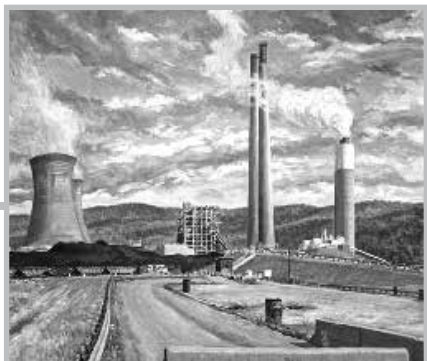

Melinda Myers Grass
Everett

Poppy, Coral Reef

Oil on Panel
12 x 16
\$700

Robin Grass
Everett

Miranda's World

Acrylic on canvas
36 x 48
\$2500

Gloria Goldsmith Hersch
Export

Flight
Ink on paper
17 x 15
\$150