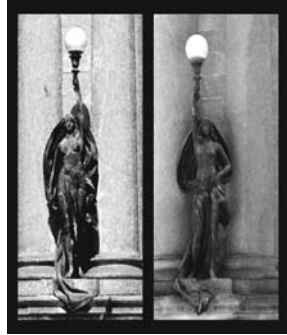

Bob Bickers
Murrysville
Conemaugh Bridge
Oil on Canvas
18 x 36
$1800