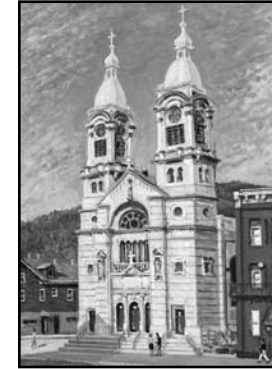

William M. Hoffman, Jr.
Ligonier
St. Stephen's
Oil on Panel
24 x 18
$1200