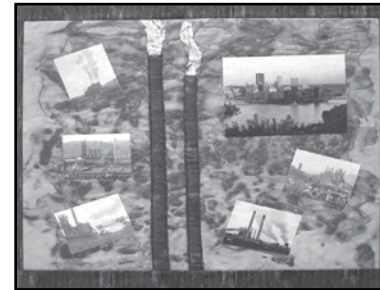

Kathryn Strutz
Mars
Riders Riding at Kennywood
Collagraph Print
25 x 34
\$600

Kathryn Strutz
Mars
Big Butler Fair Food
Watercolor
22 x 38
\$600

Rhoda Taylor
Slippery Rock
From Rust & Smoke came Beauty
Fiber Art
16 x 18
\$275