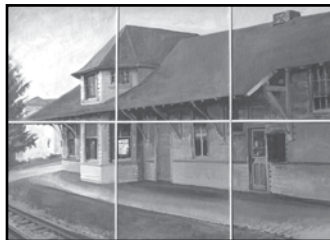

$250 Betty Reese
Irwin
West Newton Station
Acrylic
16 x 22